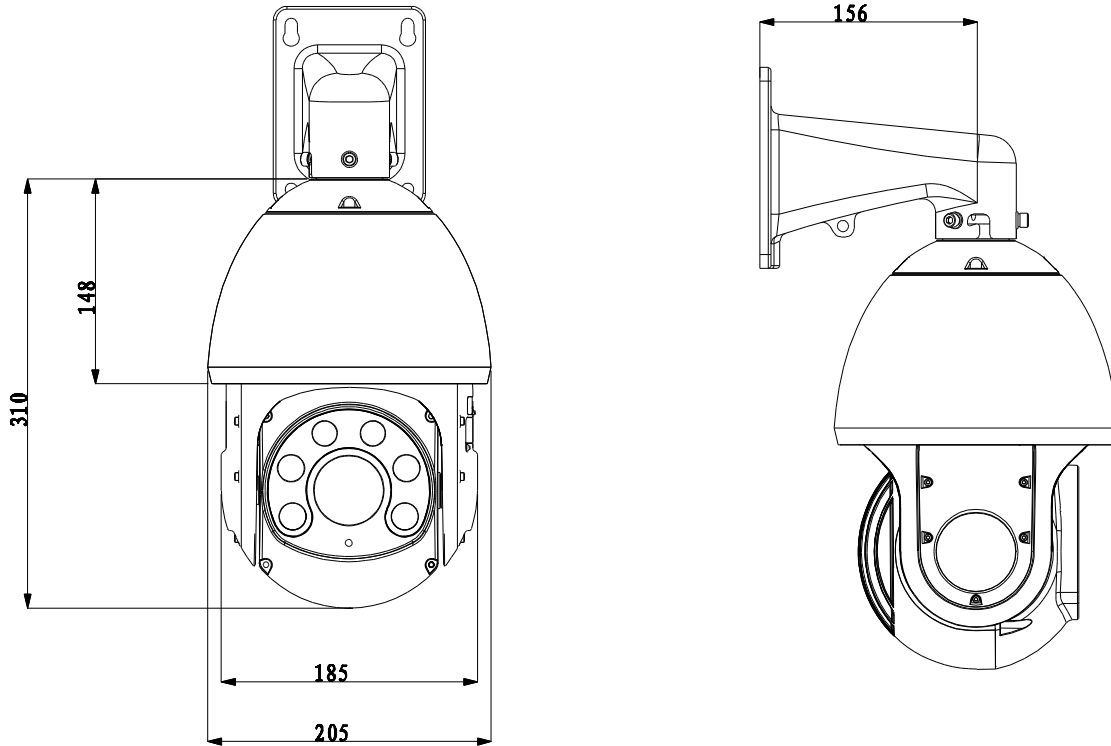

DH-SD6423C/23E/36E/70-HN

Dimensions (mm)

Accessories

DH-64FB	Power Supply